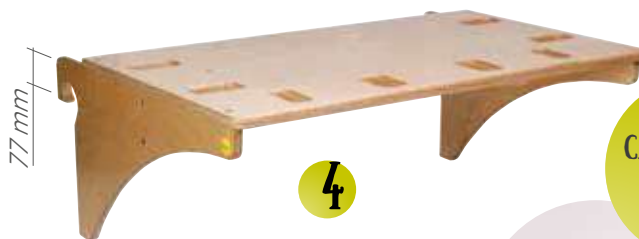

4 44488
Support Board for Wall-bar Unit

length:..... 87 cm   width:..... 61,6 cm
height:..... 39,7 cm   Ø:.....
weight:..... 8,2 kg

content: 1 support board, 1 mounting set
material: birch plywood, laquered

This support board is ideal for hooking in Erzi balancing boards and Erzi roller slides. This allows wall-bar units to be arranged in such a way as to form one big balancing trail. Positioning the support board in front of slide for use as an access makes it much easier for smaller gymnasts to get on board before all the sliding fun begins. The support board can be hooked into standard commercial wall-bar unit sizes of 100 cm having a rung diameter of 35 mm. No toy! Sports goods!

4

**LOAD
CAPACITY UP
TO
140 KG**

INFO

- easy entry for roller slides
- suitable for 100 cm wide rung ladders (round rungs Ø 35mm)