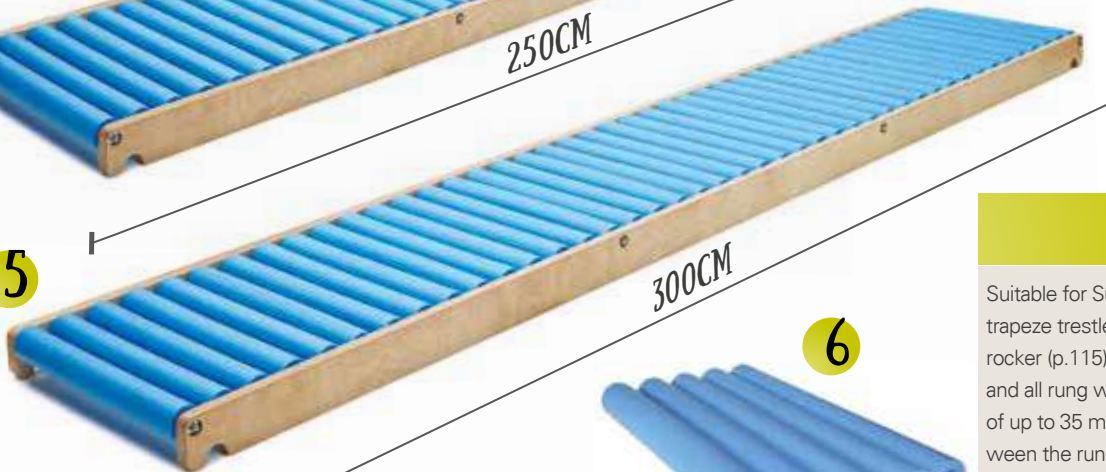

2

3

4

5

6

Wave Slide and Roller Slides

If there ever were elements of sports equipment that stimulate their use, than it have to be the Erzi slides. Children find it hard to resist those slides! The roller slides are firmly embedded on turning foam rolls and can be used while lying on the stomach or on the back, forwards or backwards, kneeling or seated. Suspended on a trapezoid vaulting horse or wall bars (please note the drop height/protection), those equipments know no limits to the range of movements possible when using it for play or therapy. The material of the foam rolls is used in swimming which means that it is very robust and washable. The rolls can be exchanged.