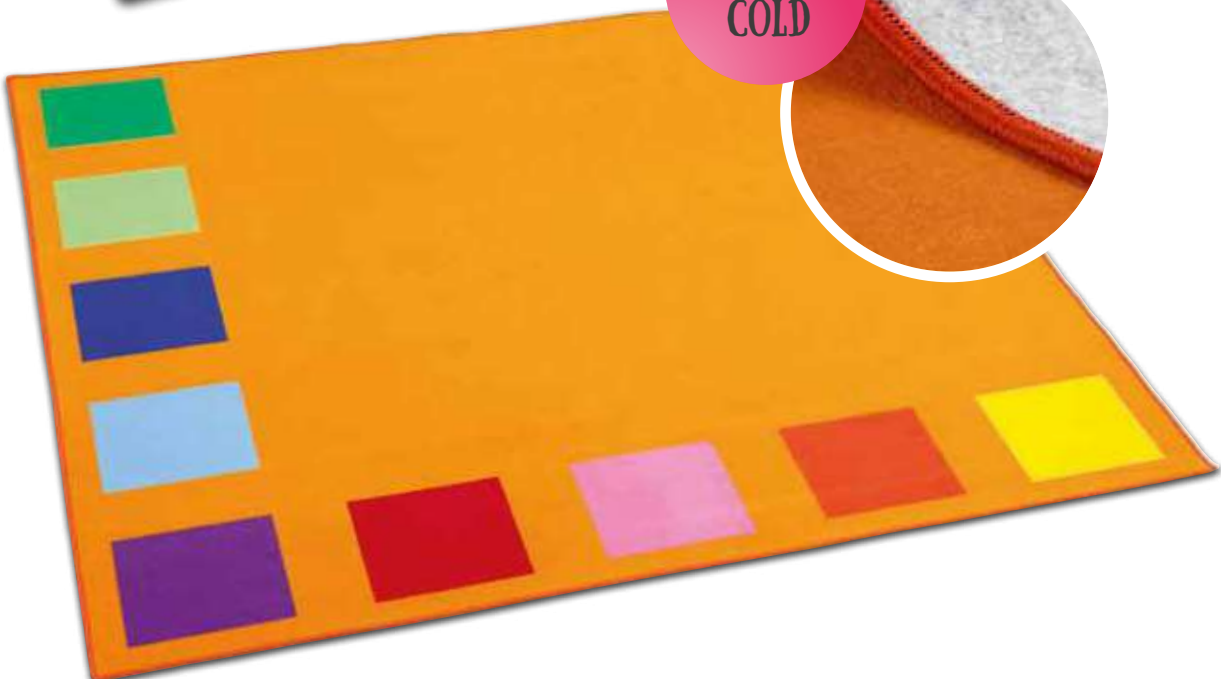

**PREVENTS
COLD**