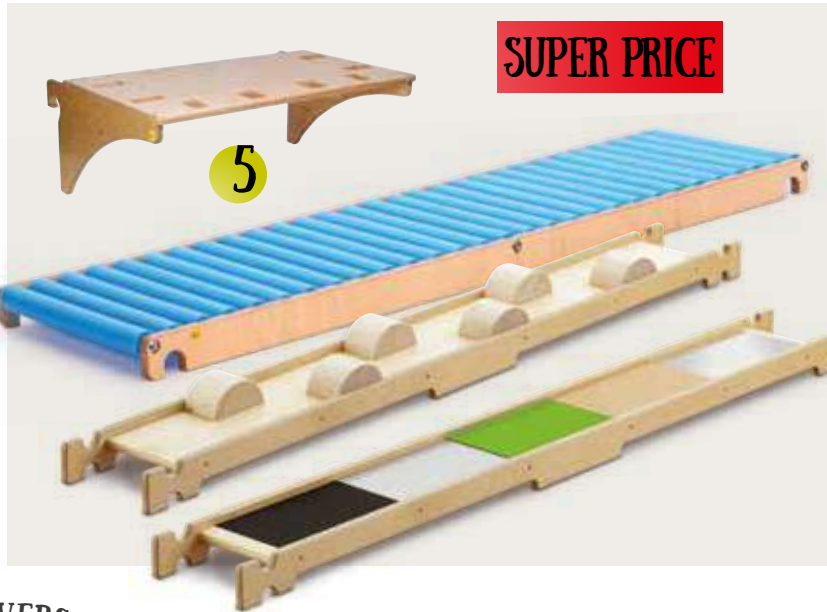

5 46394
Wall-bar Unit Trail

weight:..... 39,7 kg
content: 44488 support board for wall-bar unit, 44464 roller slide, 46381 balancing board branches, 46383 balancing board material mix

Using the Erzi support board in combination with a wall-bar unit produces a nifty balancing trail. Used in connection with the Branch Balancing Board it provides facilities for soaring to dizzy heights. If linked up to the Material Mix Balancing Board it allows daredevils on the lookout for that extra kick to tackle the ascent without shoes or socks, feeling which particular surface produces the perfect hold. The best is yet to come! Before the super roller slide makes its descent, eager balancers can bring themselves into the perfect position so as to derive maximum possible fun from the downward slide. The support board can be hooked into standard commercial wall-bar unit sizes of 80 or 100 cm having a rung diameter of 35 mm. No toy! Sports goods!