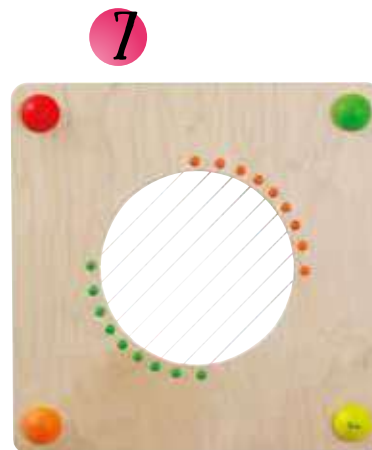

5 51120

Baby Path Touch & Feel

length:..... 57,5 cm width:..... 57,5 cm
height:..... 9,5 cm Ø:..... -
weight:..... 3,16 kg

material: birch plywood, laquered; sandpaper, acryl, artificial turf, cork, plastic mirror

Toddlers tend to react sensitively to their surroundings. The "Touch & Feel" Baby Pathl provides five different textures and surfaces to sense, compare and experience.

6 51143

Baby Path Mirror

length:..... 57,5 cm width:..... 57,5 cm
height:..... 9,5 cm Ø:..... -
weight:..... 3,3 kg

material: birch plywood, laquered; acryl with acrylic mirror

7 51119

Baby Path Guitar

length:..... 57,5 cm width:..... 57,5 cm
height:..... 9,5 cm Ø:..... -
weight:..... 3,2 kg

material: birch plywood, laquered; perlon

Here the world's smallest musicians can produce pleasant sounds using strings of different lengths. By plucking a string with a finger or tickling one's hand with a string, the perception of sound and touch are stimulated.

8 51123

Assembly Discs Baby Path

height:..... 3,6 cm Ø:..... 16 cm
weight:..... 500 g

content: 2 discs

material: birch plywood, laquered

With these assembly discs the several elements of the baby path can be used as partition. Several children can use the baby path from both sides. At least two elements need to be combined.

9 51116

Baby Box Assembly Discs

length:..... 14 cm width:..... 14 cm
height:..... 16,5 cm Ø:..... -
weight:..... 1,44 kg

content: 8 assembly discs, mounting set

material: birch plywood, laquered

A box can be put together individually using eight connecting discs. The height of the Babybox is ideal for playing and for activities either in a sitting or an upright position. However, it doesn't have to be only used as a babybox – the babybox system can also be used to make a tunnel or a crawling box.

9

6

5

8

7

INFO