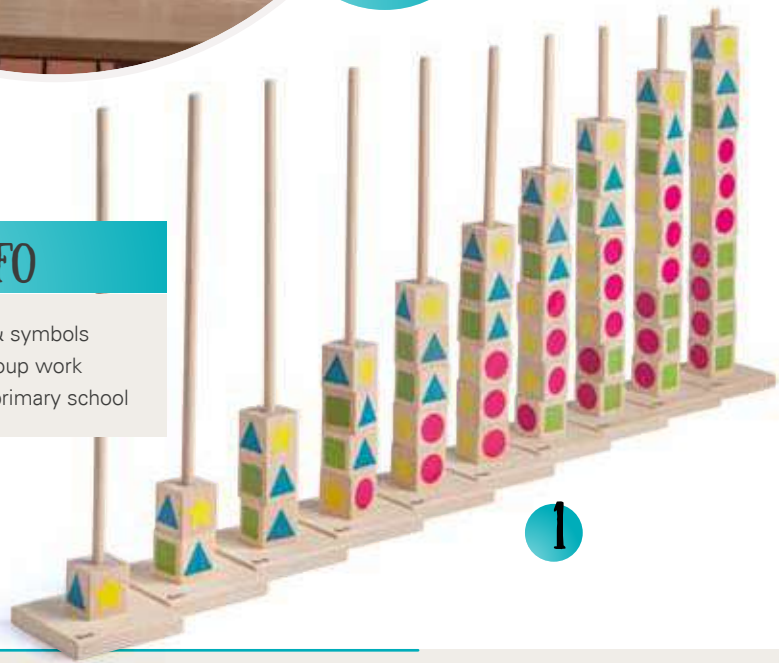

The educational game comes in a colourful printed box for easy storage.

Warning! Not suitable for children under 36 months. Choking hazard!
Contains small pieces.

1+2=3

THE
COLOURFUL
COUNTING
AID

3

GEOMETRIC SHAPES

SORT & COORDINATE

FIGURES & SYMMETRIES

RECOMMENDED AGE
5+

10
PEGBOARDS
55
CUBES

$4+4+2=10$
 $6+4=10$
 $9+1=10$
 $5+5=10$

INFO

- clear colours & symbols
- suitable for group work
- Pre-school & primary school

On the pegboards, numbers 1 to 10 can be explained with the cubes using four different coloured symbols (star – yellow, triangle – blue, square – green, circle – pink), Enabling the child’s eye to quickly grasp and deal with small quantities. The clear symbolism also lets colour-blind children grasp the theme without barriers.