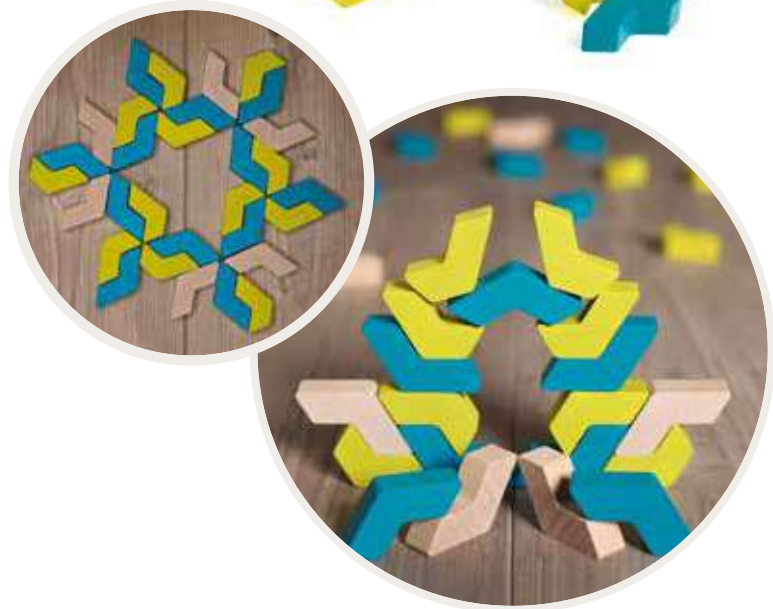

1

42094

Building blocks Geoblox MaxiMix

length: 17,8 cm width: 11,8 cm
height: 17,8 cm wide brick: 1,7 cm
weight: 745 g
content: 60 wooden pieces; fanfold for block-laying
and building games
material: beech, nature and coloured laquered

2

42099

Building blocks GeoBlox FlicFlac

length: 19 cm width: 15,2 cm
 height: 6,3 cm wide brick: 1,7 cm
 weight: 447 g
 content: 30 wooden pieces; fanfold for block-laying
 and building games
 material: beech, nature and coloured laquered

3

42098

Building blocks GeoBlox ZigZag

length: 19 cm width: 15,2 cm
 height: 6,3 cm wide brick: 1,7 cm
 weight: 420 g
 content: 30 wooden pieces; fanfold for block-laying
 and building games
 material: beech, nature and coloured laquered