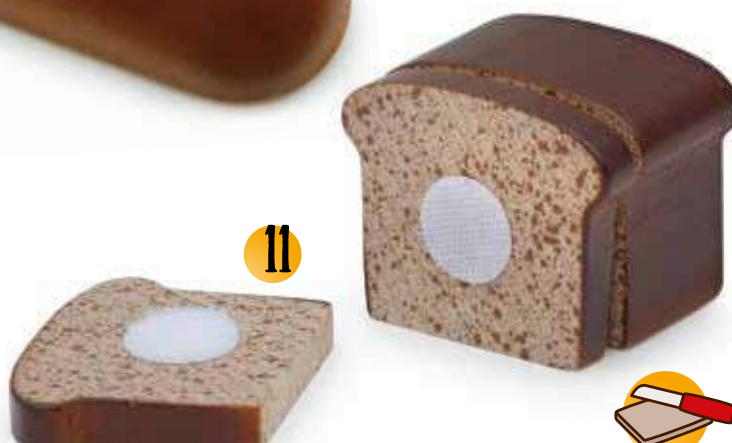

5 13010
Slice of Toast
 length: 6 cm wide: 5,3 cm
 height: 0,9 cm Ø: -
 weight: 20 g
 material: beech, coloured laquered

6 13030
Roll
 height: 2,5 cm Ø: 5 cm
 weight: 25 g
 material: beech, coloured laquered

7 13040
Pretzel Roll
 height: 2,5 cm Ø: 5 cm
 weight: 25 g
 material: beech, coloured laquered

8 13045
Seed Roll
 height: 2,5 cm Ø: 5 cm
 weight: 25 g
 material: beech, coloured laquered

9 13190
Baguette
 length: 14,0 cm width: 2 cm
 height: 1,7 cm Ø: -
 weight: 28 g
 material: beech, coloured laquered

10 13180
Bread
 length: 10,9 cm width: 5,5 cm
 height: 3,4 cm Ø: -
 weight: 96 g
 material: beech, coloured laquered

11 19375
Bread to Cut
 length: 8,7 cm width: 6,5 cm
 height: 5,3 cm Ø: -
 weight: 168 g
 content: 3 wooden parts with hook and loop fastener
 material: beech, coloured laquered
 Warning! Not suitable for children under 36 months. Choking hazard!
 Contains small parts.