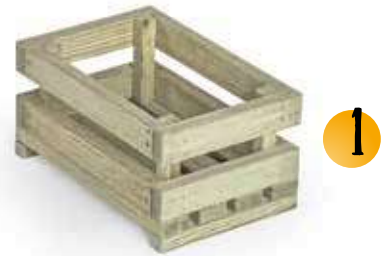

Accessories 61

1

10043

Outdoor Box

length:..... 32 cm width:..... 24 cm
 height:..... 13 cm Ø:..... -
 weight:..... 1,58 kg
 material: pine, impregnated
 This outdoor box complements the Erzi market stall or even the Erzi-Outdoor Play Kitchen.
 Delivery: partially pre-assembled

1

2

10044

Outdoor Market Stall

length:..... 51 cm width:..... 77 cm
 height:..... 117 cm Ø:..... -
 weight:..... 20,2 kg
 contents: 1 market stall, 2 boxes
 material: pine, impregnated
 Today is market day again! Regional fruit and vegetables are on sale, and everything and organic, of course. The sloping shelf under the counter of the Erzi Outdoor Market Stall offers space for lots of goods for sale in the garden. Two matching crates can be placed on the shelf or decoratively next to the market stall. The roof completes the look of a typical stall. Counter height: 55,5 cm; box:32x24x13 cm
 Delivery: partially pre-assembled

2

INFO

- diversity of uses
- sturdy construction
- ample storage facilities

INCL. 2 BOXES

3

10045

Outdoor Foodtruck

length: 179 cm width: 90 cm
height: 139 cm Ø: -
weight: 65 kg