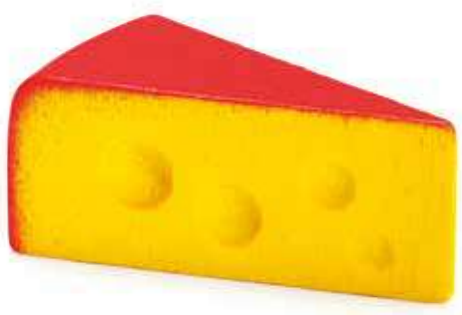

4

17050

Edam

length: ..... 7,2 cm   width: ..... 3,8 cm
height: ..... 2,9 cm   Ø: ..... -
weight: ..... 29 g
material: beech, coloured laquered