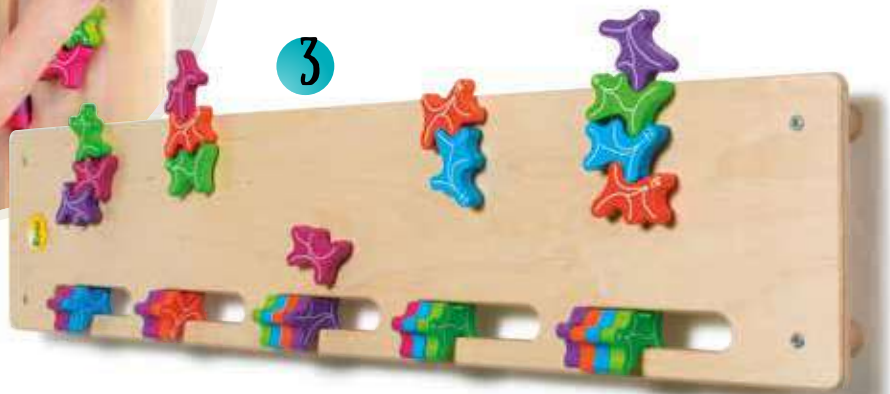

1

42264

Ghost 'n' Ghost XL

length:..... 37,5 cm   width:..... 6,9 cm
height:..... 5 cm   Ø:..... -
weight:..... 606 g
content: 25 stacking ghosts
material: beech, coloured laquered
This role-play is suitable for all ages. The ghosts appear in five different, luminous colours with funny faces.

2

42266

Ghost 'n' Ghost XXL

length:..... 20,5 cm   width:..... 20,5 cm
height:..... 20,8 cm   Ø:..... -
weight:..... 1,55 kg
content: 75 stacking ghosts in a bucket
material: beech, coloured laquered
This role-play game is suitable for all ages. The ghosts appear in different, luminous colours with funny faces.
Warning! Not suitable for children under 36 months. Choking hazard!
Contains small parts.

3

42265

Ghost Board

length:..... 112 cm   width:..... 24 cm
height:..... 8,3 cm   Ø:..... -
weight:..... 3,09 kg
content: 1 game board, 5 rotating ghosts (attachable with a turn- and snap-lock fastener), 25 stacking ghosts, wall mount fixture, fastening material, playing and mounting instructions
material: birch plywood, laquered; beech, coloured laquered
This role-play is suitable for all ages. The ghosts appear in different, luminous colours with funny faces. When the ghosts are stacked, the game becomes suspenseful: Which ghost will make the stack fall?! If the Erzi Ghost Board is mounted vertically, the 30 ghosts in total can be stacked the highest.
For concentration and strategy, children can achieve great success with this variant. If the stack falls, however, a stacking ghost remains standing only rarely. Due to different stacking heights, small and older children can play with the ghost board at the same time. The slim form makes it possible to integrate the ghost board into small playing areas as well. In the crosswise format, the ghost board is particularly suited for small children. Up to 5 children next to each other can play with the ghosts or build small ghost stacks. Here, the storage slots can also be used as grab handles. Arranging the ghosts in the storage slots is a good way to make cleaning up fun.
Warning! Not suitable for children under 36 months. Choking hazard!
Contains small parts.