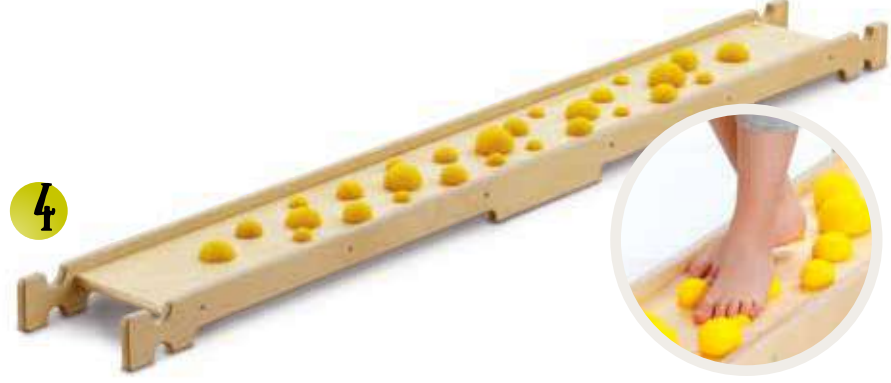

Sports Systems 107

FOR UP TO 4 BOARDS

1 46319
Wall Mount

length:..... 50,6 cm width:..... 12 cm
height:..... 6,7 cm weight:..... 830 g
content: 1 wall mount, mounting set
material: birch, beech, nature
Wall-mount for holding up to four Erzi balancing boards. The boards can be easily attached and removed.
No toy! Furnishing!