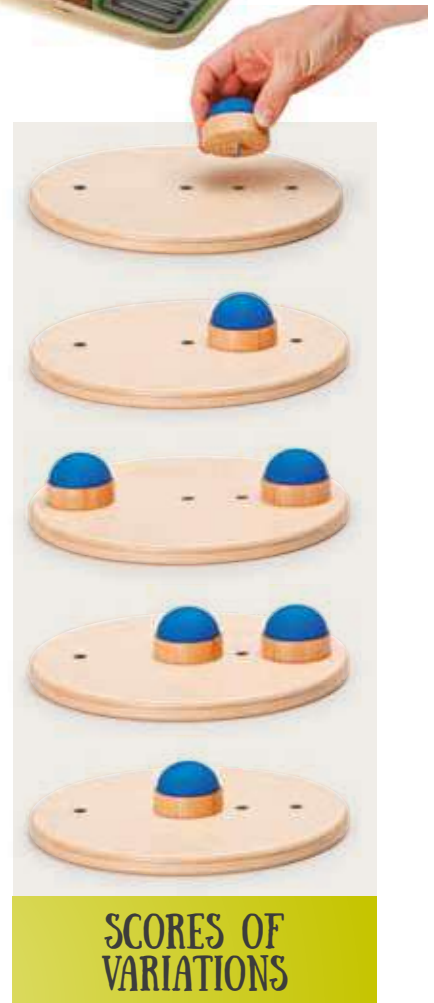

SCORES OF
VARIATIONS

EXERCISING BODY & BRAIN