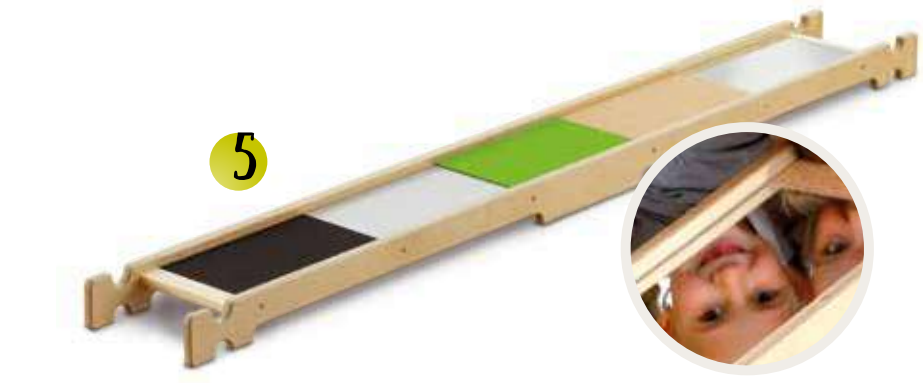

Sports Systems 107

FOR UP TO 4 BOARDS

1 46319
Wall Mount

length:..... 50,6 cm width:..... 12 cm
height:..... 6,7 cm weight:..... 830 g
content: 1 wall mount, mounting set
material: birch, beech, nature
Wall-mount for holding up to four Erzi balancing boards. The boards can be easily attached and removed.
No toy! Furnishing!