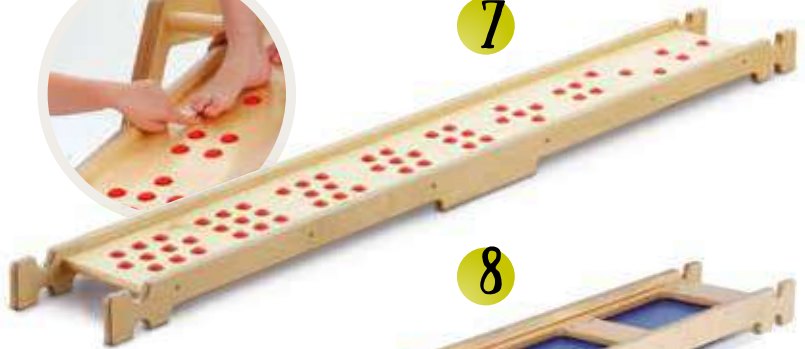

6

46384

Balancing Board Field Stones

length: ..... 190 cm   width: ..... 24 cm
height: ..... 9 cm   weight: ..... 9 kg

material: birch plywood, coloured laquered

Here the feet are boldly challenged and exercised as in walking. Rubble stones, small and large, serve to stimulate the right-left gait, thus strengthening the foot and leg muscles.

No toy! Sports goods!

INFO

Matches Rocky Rocker, Support Board, Sportbox, Center Piece (p. 112-119) and all wall-bar units with a wide of the ladder rungs of 28 - 35 mm (x) (round or oval).

6

7

46385

Balancing Board ZEHner Step

length: ..... 190 cm   width: ..... 24 cm
height: ..... 9 cm   weight: ..... 9 kg

material: birch plywood, laquered, coloured laquered

How many stones are mounted to this board? 10 number fields each represent a number from 1 to 10. The exact total, however, is 55 stones. No matter whether just counting or performing simple arithmetic, this balancing board is ideally suitable for blindfold-balancing. The sensory effect on the palm of the hand or underneath the feet is both pleasant and serves to stimulate blood circulation.

No toy! Sports goods!

7

8

46392

Balancing Board Puddles

length: ..... 190 cm   width: ..... 24 cm
height: ..... 9 cm   weight: ..... 5,99 kg

material: birch plywood, laquered; polypropylen

Here the idea is to jump from one puddle to the next even if having forgotten to put on one's wellingtons. Those walking the board in the normal way will soon find themselves stepping over an irregular arrangement of firm and somewhat shakier ground, an activity designed to improve sense of balance while strengthening the ankles.

No toy! Sports goods!

8

9

46391

Balancingwave Rung

length: ..... 186,4 cm   width: ..... 24 cm
height: ..... 12 cm   weight: ..... 8 kg

material: Birch plywood, beech