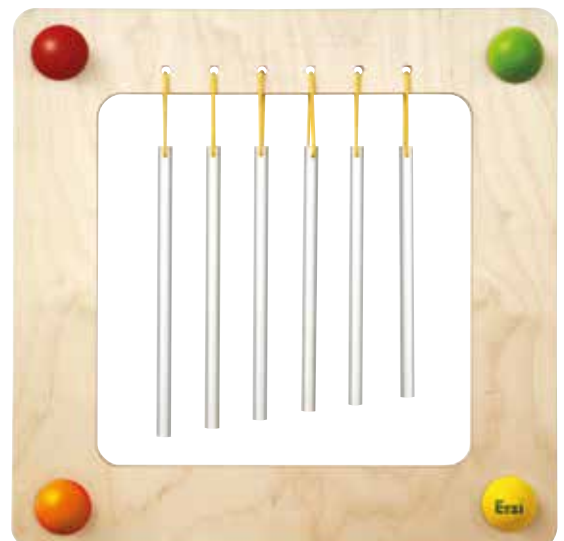

1

Baby Path Track

51145

length: 57,5 cm width: 57,5 cm
 height: 10,5 cm Ø: -
 weight: 3,3 kg
 material: birch plywood; beech, coloured laquered
 3 different tracks

2

Baby Path Play of Colours

51121

length: 57,5 cm width: 57,5 cm
 height: 9,5 cm Ø: -
 weight: 3,2 kg
 material: birch plywood; beech, coloured laquered
 The Baby path Play of colours can be used on both sides. The colour bars displaying the colour circle can be turned by 360° which adds movement to the toy. The Baby path Play of colours is therefore both a kinetic and a visual challenge. It is ideally suited for several children.