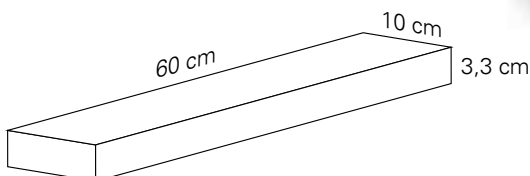

2

41
BLOCKS IN
MAXI SIZE

2 **41022**
Maxi Blocks

length: 60 cm width: 10 cm
 height: 3,3 cm Ø:
 weight: 11 kg

content: 41 wooden building blocks, including 2 bars and 3 bridges
 material: spruce, nature
 Young and older builders may be creative and imaginative. Install, change, build up, add - endless fun of building!