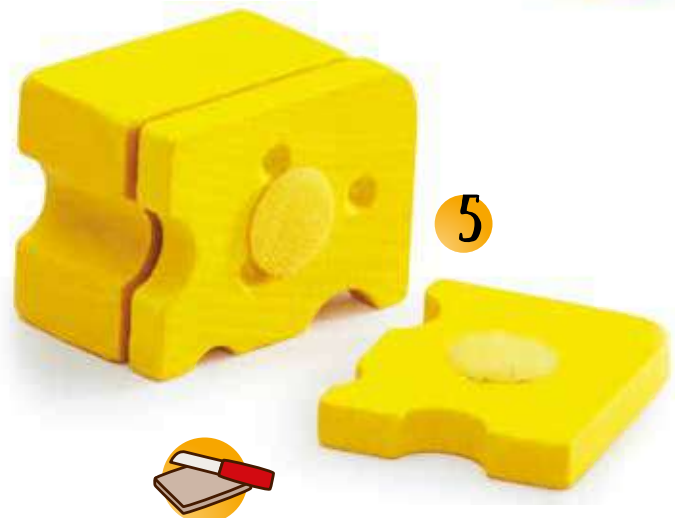

4

4

17050

Edam

length: 7,2 cm width: 3,8 cm
 height: 2,9 cm Ø: -
 weight: 29 g
 material: beech, coloured laquered

5

5

19372

Cheese to Cut

length: 5,3 cm width: 6,4 cm
 height: 4,9 cm Ø: -
 weight: 95 g
 content: 3 wooden parts with hook and loop fastener
 material: beech, coloured laquered
 Warning! Not suitable for children under 36 months. Choking hazard!
 Contains small parts.