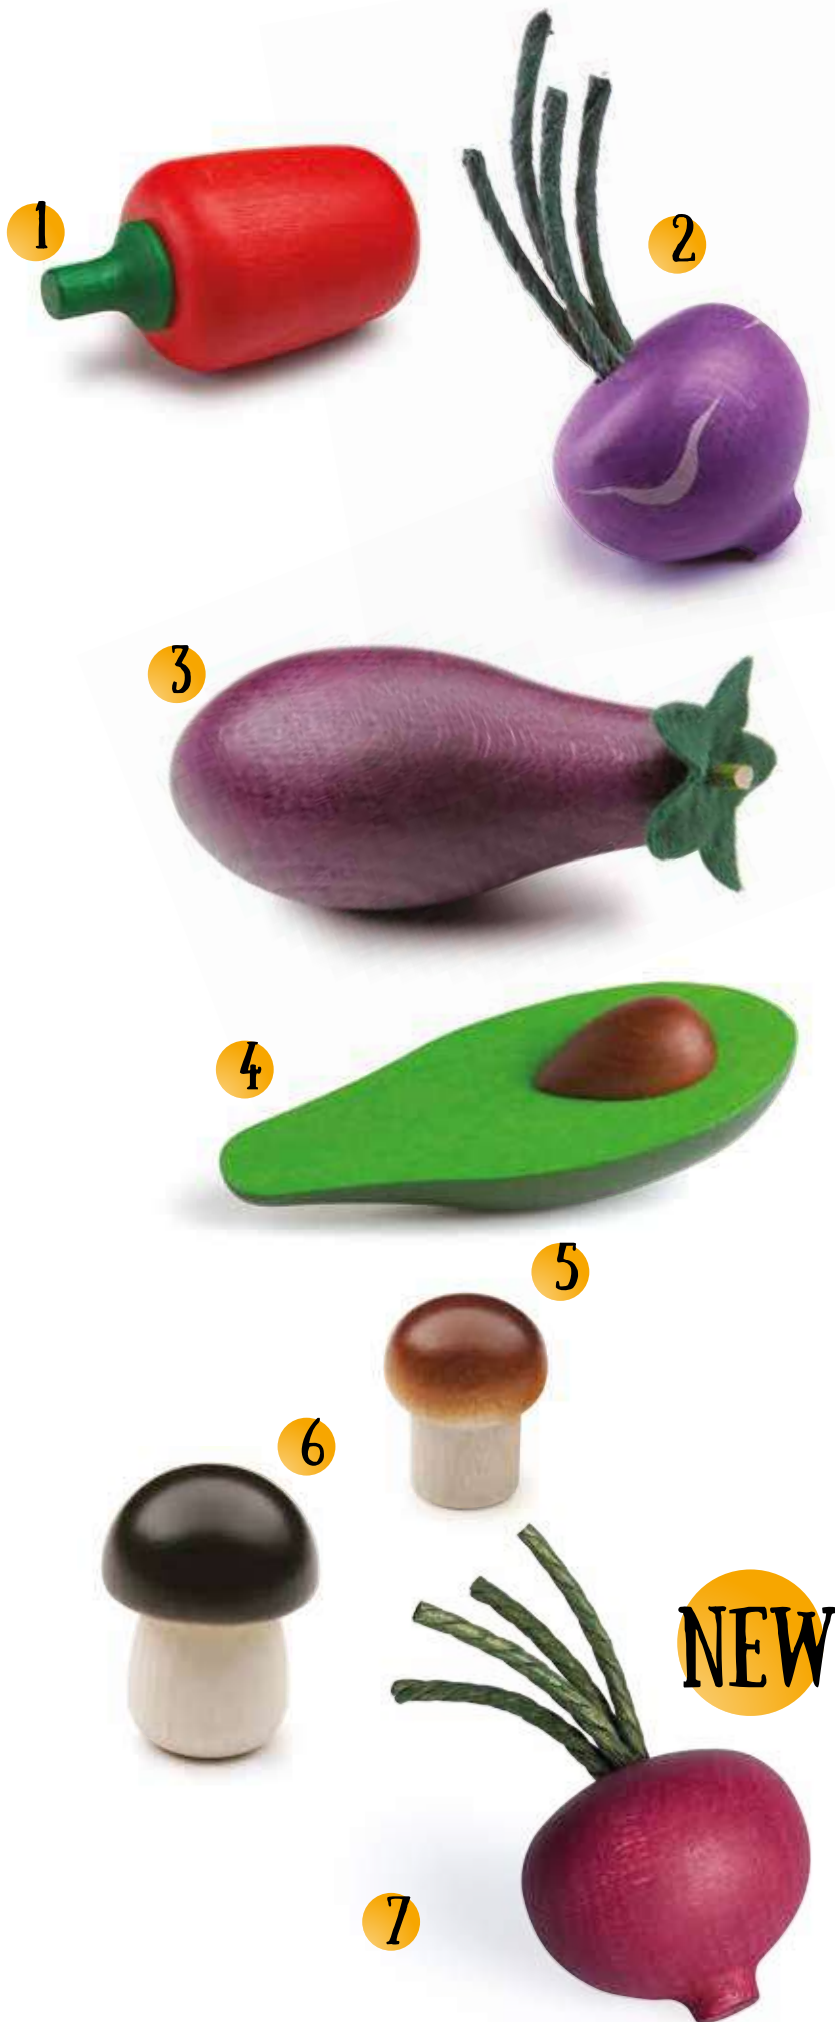

1 12132

Pepper, Red

length: ..... 6,9 cm   width: ..... -
height: ..... -   Ø: ..... 3,5 cm
weight: ..... 28 g
material: beech, coloured laquered
Warning! Not suitable for children under 36 months. Choking hazard!
Contains small parts.

2 12200

Turnip, Blue

length: ..... 9 cm   width: ..... -
height: ..... -   Ø: ..... 5,0 cm
weight: ..... 39 g
material: beech, coloured laquered
Warning! Not suitable for children under 36 months. Choking hazard!
Contains small parts.

3 12230

Eggplant

length: ..... 12 cm   width: ..... -
height: ..... -   Ø: ..... 5 cm
weight: ..... 77 g
material: beech, coloured laquered
Warning! Not suitable for children under 36 months. Choking hazard!
Contains small parts.

4 12095

Avocado, Half Fruit

length: ..... 11 cm   width: ..... 4,5 cm
height: ..... 3,2 cm   Ø: ..... -
weight: ..... 35 g
material: beech, coloured laquered

5 12250

Mushroom

height: ..... 3,5 cm   Ø: ..... 2,7 cm
weight: ..... 9 g
material: beech, coloured laquered
Warning! Not suitable for children under 36 months. Choking hazard!
Contains small pieces.

6 12260

Yellow Boletus

height: ..... 5,5 cm   Ø: ..... 4,3 cm
weight: ..... 32 g
material: beech, coloured laquered
Warning! Not suitable for children under 36 months. Choking hazard!
Contains small parts.

7 12202

Beetroot

height: ..... 9,0 cm   Ø: ..... 4,9 cm
weight: ..... 39 g
materials: Beech, coloured lacquered
Warning! Not suitable for children under 36 months. Choking hazard!
Contains small parts.