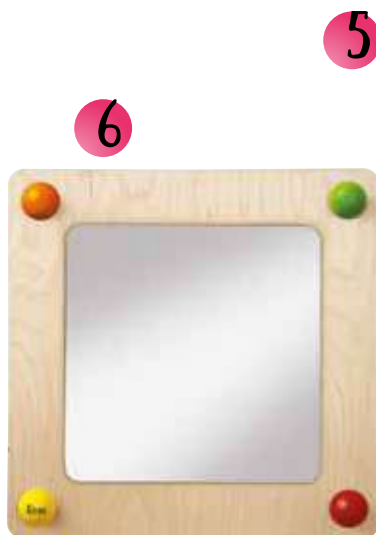

5 51120

Baby Path Touch & Feel

length:..... 57,5 cm width:..... 57,5 cm
height:..... 9,5 cm Ø:..... -
weight:..... 3,16 kg

material: birch plywood, laquered; sandpaper, acryl, artificial turf, cork, plastic mirror

Toddlers tend to react sensitively to their surroundings. The "Touch & Feel" Baby Pathl provides five different textures and surfaces to sense, compare and experience.

6 51143

Baby Path Mirror

length:..... 57,5 cm width:..... 57,5 cm
height:..... 9,5 cm Ø:..... -
weight:..... 3,3 kg

material: birch plywood, laquered; acryl with acrylic mirror

7 51119

Baby Path Guitar

length:..... 57,5 cm width:..... 57,5 cm
height:..... 9,5 cm Ø:..... -
weight:..... 3,2 kg

material: birch plywood, laquered; perlon

Here the world's smallest musicians can produce pleasant sounds using strings of different lengths. By plucking a string with a finger or tickling one's hand with a string, the perception of sound and touch are stimulated.

8 51123

Assembly Discs Baby Path

height:..... 3,6 cm Ø:..... 16 cm
weight:..... 500 g

content: 2 discs

material: birch plywood, laquered

With these assembly discs the several elements of the baby path can be used as partition. Several children can use the baby path from both sides. At least two elements need to be combined.

9 51116

Baby Box Assembly Discs

length:..... 14 cm width:..... 14 cm
height:..... 16,5 cm Ø:..... -
weight:..... 1,44 kg

content: 8 assembly discs, mounting set

material: birch plywood, laquered

A box can be put together individually using eight connecting discs. The height of the Babybox is ideal for playing and for activities either in a sitting or an upright position. However, it doesn't have to be only used as a babybox – the babybox system can also be used to make a tunnel or a crawling box.

9

6

5

8

7

INFO