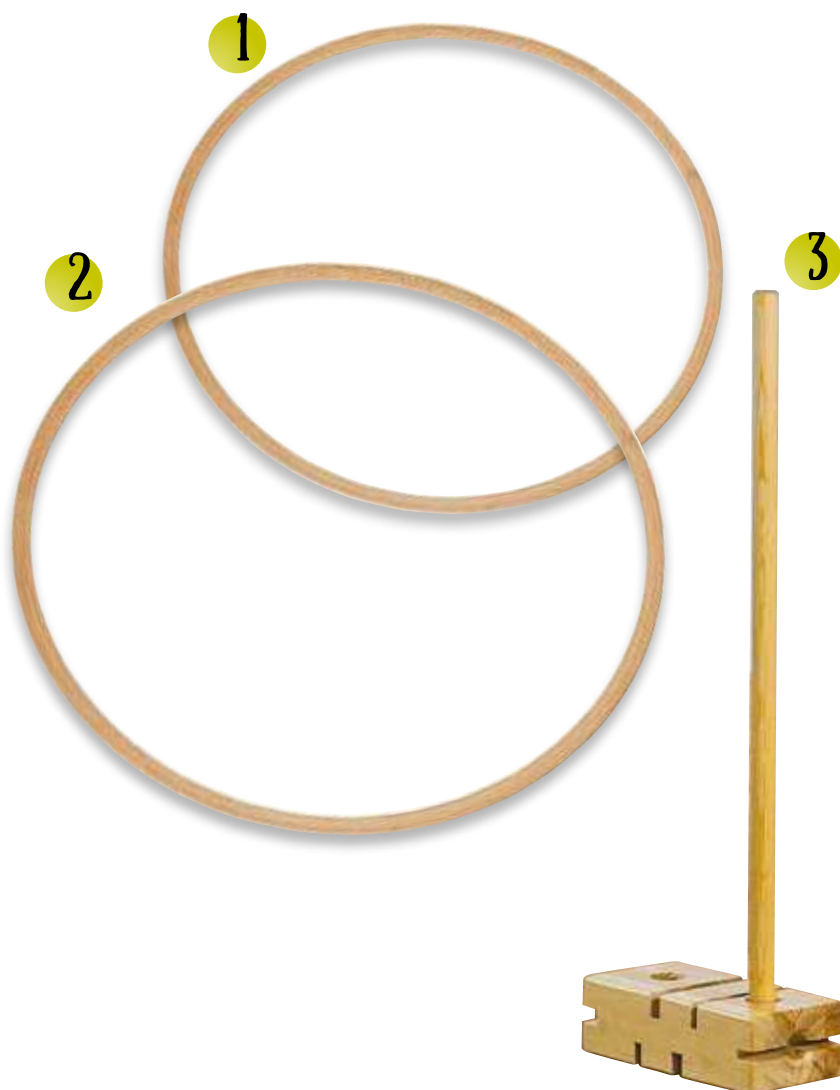

RECOMMENDED AGE
3+

INFO

Work with gymnastic hoops ranks among the most popular sports engaged in by children. Apart from their use for hula-hoop exercises, gymnastic hoops are a must for use on keep-fit trails and for motion games. A fitting accessory is our gymnastic block (44050).

Wooden Gymnastic Hoops

material: molded beechwood, nature
No toy! Sports goods!

1 44020
Gymnastic Hoop 60
height: ..... 1 cm   Ø: ..... 60 cm
weight: ..... 260 g

2 44030
Gymnastic Hoop 70
height: ..... 1 cm   Ø: ..... 70 cm
weight: ..... 320 g

3 44060

Gymnastic Baton

length: ..... 70 cm   Ø: ..... 2,5 cm
weight: ..... 190 g
material: beech, waxed

The combination of gymnastics blocks and hoops offers a variety of possibilities for playing games. The baton can be put in different position into the gymnastic block (Art.Nr. 44050), so exercise tracks for warming up or hurdles tracks can for example be developed from these.

But even individually, these pieces can be used for the playful training of dexterity, sense of balance, concentration or staying powers.
No toy! Sports goods!

4 44050

Gymnastic Block

length: ..... 24,5 cm   width: ..... 11 cm
height: ..... 7 cm   Ø: .....
weight: ..... 950 g

material: molded beechwood, laquered

The combination of gymnastics blocks and hoops offers a variety of possibilities for playing games.

Exercise tracks for warming up or hurdles tracks can for example be developed from these.

But even individually, these pieces can be used for the playful training of dexterity, sense of balance, concentration or staying powers.

No toy! Sports goods!