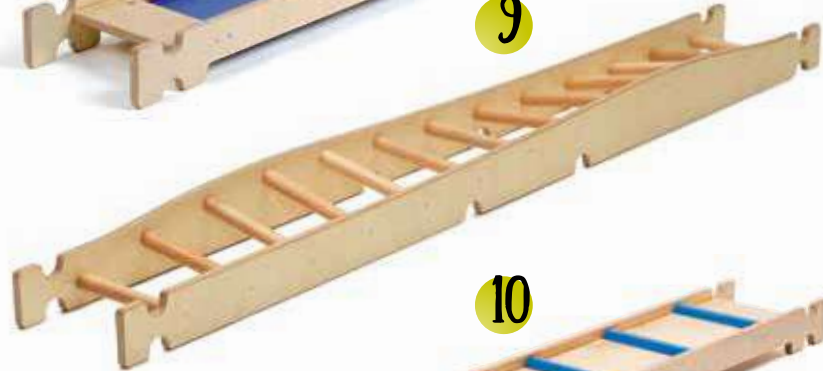

Balancingwave Rung

length: ..... 186,4 cm   width: ..... 24 cm
height: ..... 12 cm   weight: ..... 8 kg

material: Birch plywood, beech

The pronounced challenging character of the Balancingwave is heightened by the rungs winding their way in the direction of movement. Balancing across the rungs serves to strengthen and stabilise the muscles of the foot.

No toy! Sports goods!

9