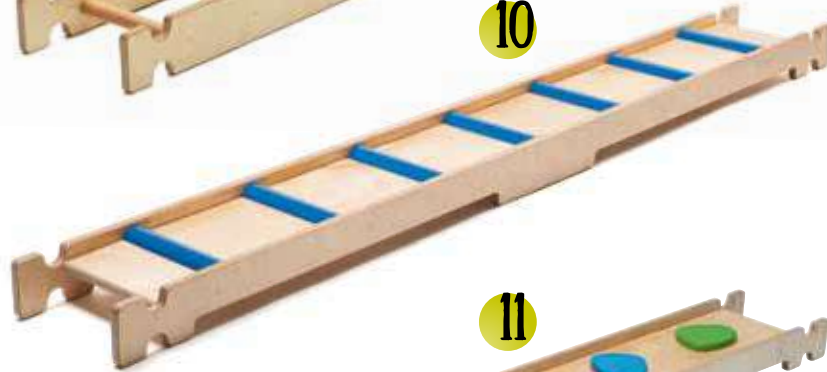

Balancing Board Chicken Ladder

length: ..... 190 cm   width: ..... 24 cm
height: ..... 9 cm   weight: ..... 8 kg

material: birch plywood; beech, laquered

When balancing on the Chicken Ladder, left-right coordination is encouraged and the cross arches are trained.

No toy! Sports goods!

10