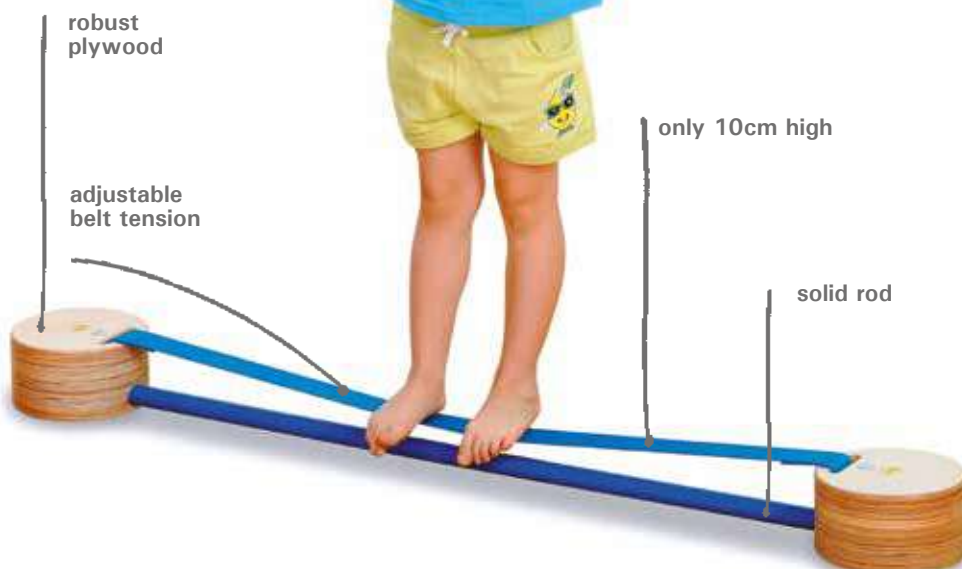

INFO

The use of Slackspot as a training and therapeutic device can support strengthening, sensomotoric training, the improvement of coordination and balance, or posture training.