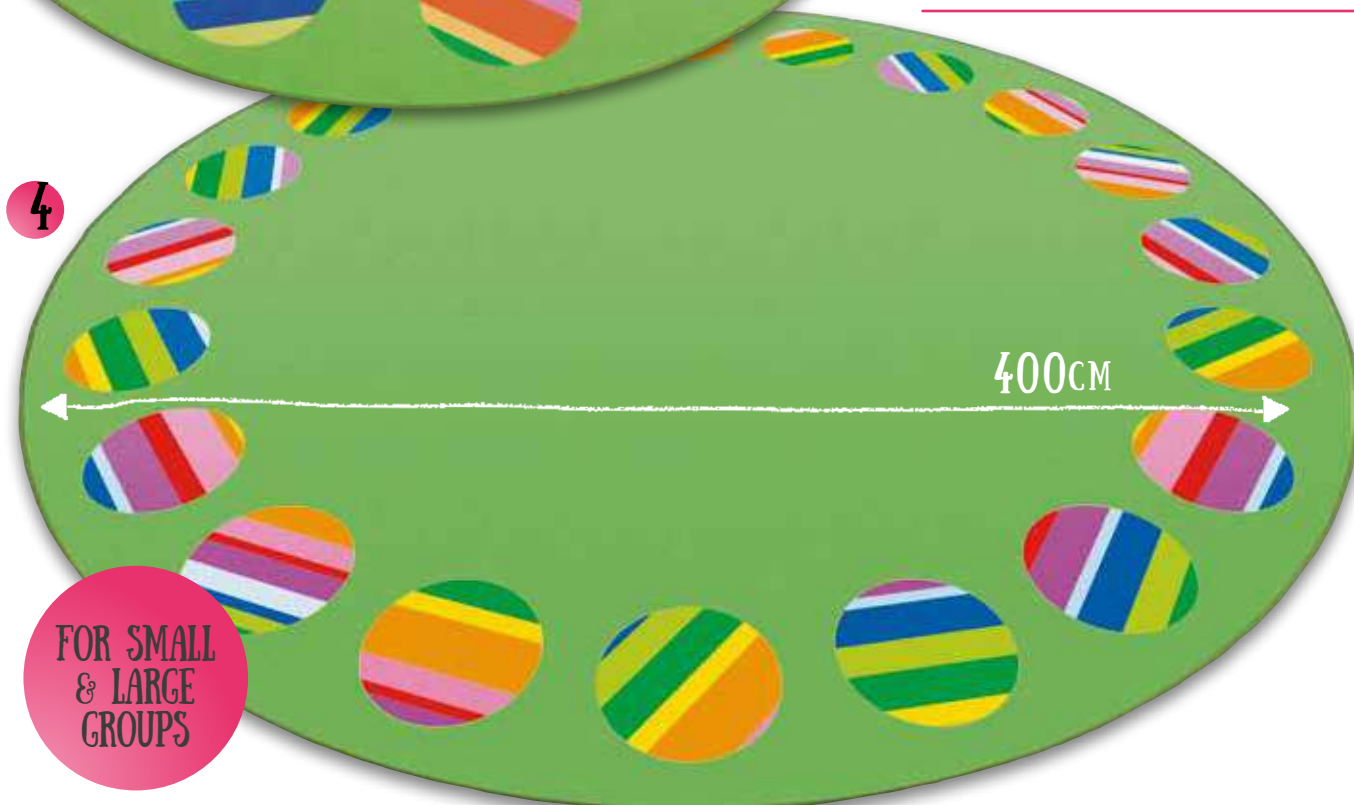

height: ..... 1 cm   Ø: ..... 400 cm
weight: ..... 26,75 kg
material: polyamide, felt
This Cirlcelino carpet is the largest Erzi playing carpet. For groups up to 20 children, it can be used for the morning circle at your daycare centre, games involving movement, building games, and puzzles.

FOR SMALL
& LARGE
GROUPS