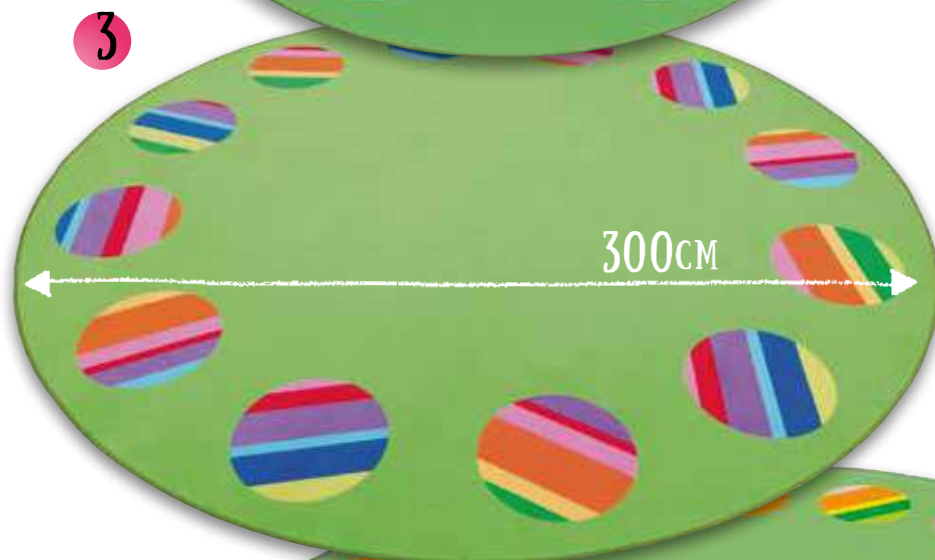

4 51170
Carpet Cirlcelino 400

3 51150
Carpet Cirlcelino 300

height: ..... 1 cm   Ø: ..... 300 cm
weight: ..... 14 kg
material: polyamide, felt
Huge colourful playing carpet for morning circles, movement games.
Up to 12 children may find their place on the colourfully striped circle. This way every day may start with fun. Many game variants are possible, from circle games up to reading.