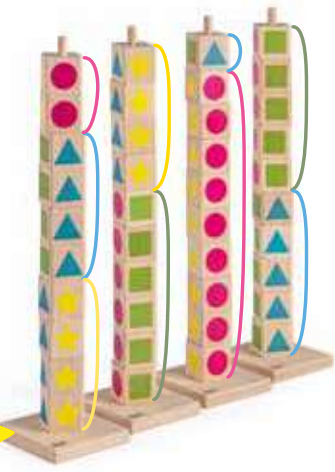

SORT & COORDINATE

FIGURES & SYMMETRIES

RECOMMENDED AGE
5+

10
PEGBOARDS
55
CUBES

$4+4+2=10$
 $6+4=10$
 $9+1=10$
 $5+5=10$

INFO

- clear colours & symbols
- suitable for group work
- Pre-school & primary school