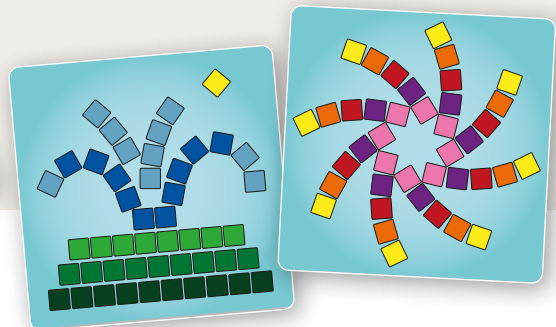

Let your imagination run wild.

Our Pixelino wooden cubes stick in the Pixelino box or on any magnetic surface due to their magnetic underside. Give it a try. To help you, we have pre-pixelated some laying ideas.