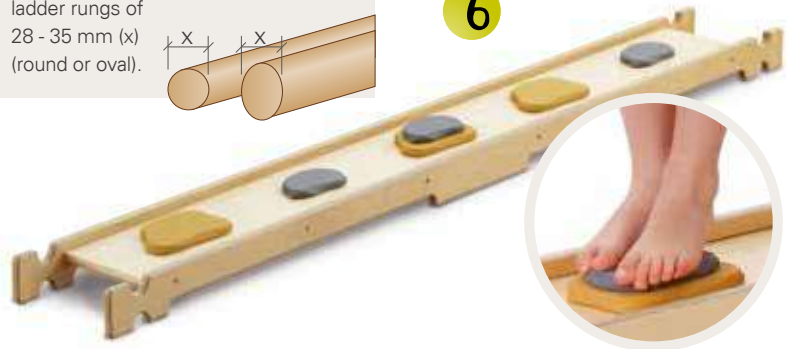

6

46384

Balancing Board Field Stones

length: ..... 190 cm   width: ..... 24 cm
height: ..... 9 cm   weight: ..... 9 kg

material: birch plywood, coloured laquered

Here the feet are boldly challenged and exercised as in walking. Rubble stones, small and large, serve to stimulate the right-left gait, thus strengthening the foot and leg muscles.

No toy! Sports goods!

INFO

Matches Rocky Rocker, Support Board, Sportbox, Center Piece (p. 112-119) and all wall-bar units with a wide of the ladder rungs of 28 - 35 mm (x) (round or oval).

6