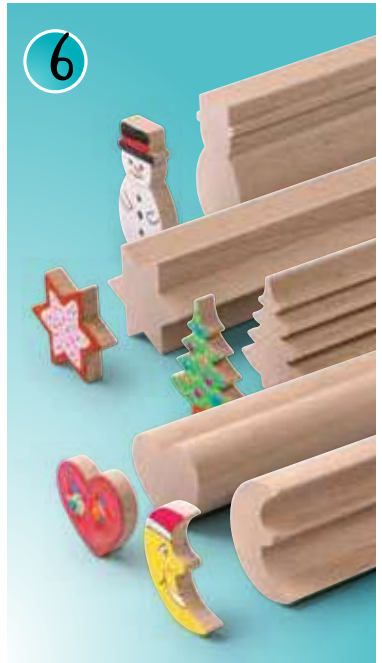

INFO

An ingenious idea: precious forest woods brought into shape by young DIY enthusiasts and handcrafters!
Simply cut off a "slice", sand it, paint it, glue it or elaborate it! We recommend a minimum thickness of 1 cm to be maintained so as to ensure that the figures stand up properly and are well designed.