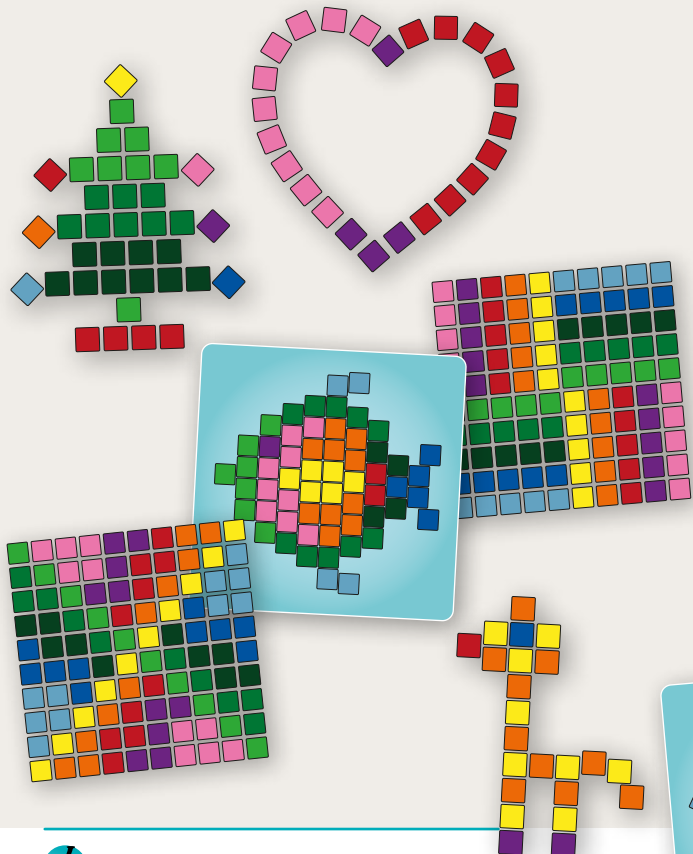

3

42265

Ghost Board

length:..... 112 cm width:..... 24 cm
 height:..... 8,3 cm Ø:..... -
 weight:..... 3,09 kg
 content: 1 game board, 5 rotating ghosts (attachable with a turn- and snap-lock fastener), 25 stacking ghosts, wall mount fixture, fastening material, playing and mounting instructions
 material: birch plywood, laquered; beech, coloured laquered
 This role-play is suitable for all ages. The ghosts appear in different, luminous colours with funny faces. When the ghosts are stacked, the game becomes suspenseful: Which ghost will make the stack fall?! If the Erzi Ghost Board is mounted vertically, the 30 ghosts in total can be stacked the highest.
 For concentration and strategy, children can achieve great success with this variant. If the stack falls, however, a stacking ghost remains standing only rarely. Due to different stacking heights, small and older children can play with the ghost board at the same time. The slim form makes it possible to integrate the ghost board into small playing areas as well. In the crosswise format, the ghost board is particularly suited for small children. Up to 5 children next to each other can play with the ghosts or build small ghost stacks. Here, the storage slots can also be used as grab handles. Arranging the ghosts in the storage slots is a good way to make cleaning up fun.
 Warning! Not suitable for children under 36 months. Choking hazard!
 Contains small parts.

PIXELINO

NEW

*the creative pastime
for little and big pixel artists.*

*There are no limits
to creativity.*

Whether wild predators, tame cuddly animals, buildings, flowers and trees, crawling or sea animals, stars or beautiful colour gradients – Pixelino is a great activity for girls and boys, whether at home or on the go.